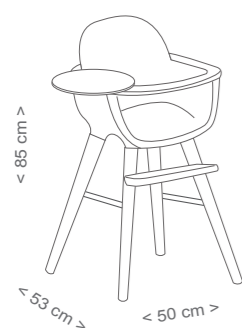

SEAT CUSHION TX-1646
29 x 33 x 32 cm.
Material: 100% PES/ 100% PES-Leatherette (City)* PES: polyester
Colour: White / Beige/ Pink/ Red / Blue / City/ Jean/ Planet/ Gold
Features: Can be machine washed/ Leatherette: Clean with a damp cloth

designed by CuldeSac™

BABY LED WEANING.
With the new fixed tray OVO high chair your baby will have food at your fingertips and a larger area to experiment.

OVO CP-1821 tray
Measurements: 42 x 24 x 1.2
Material: Lacquered MDF
Colour: White/Anthracite Grey
Features: Optional front tray for ovo high chair.*

The high chair is suitable for children able to sit without help, and less than 3 years or to a maximum weight of 15 kg.

European approval: UNE-EN 14988: 2018

COLOURS

HIGH CHAIR T-1771 PLUS / T-1771 LUXE
85 x 50 x 53 cm. (chair: 69 x 42 x 44 cm.)
Material: PE plastic – Beech wood – Metal (City)
Colour: One (White-Natural) / City (Anthracite grey) / Ice (Taupe-white)
Characteristics: Includes fixed tray / Plus: set of harness with plastic material (PP).
Luxe: set of safety harnesses leatherette / convertible into a seat
Optional: TX-1646 upholstered fabric / CP-1766 kit chair legs

KIT CHAIR LEGS CP-1766
32 cm.
Material: Beech
Colour: White/ Anthracite Grey / Taupe
Features: Includes 4 legs