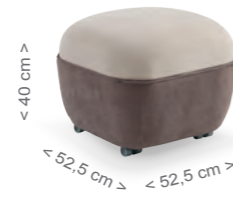

UPHOLSTERY

NURSING CHAIR MOOM
 Height 102.5 cm / Width 72.5 cm / 85 cm deep
Material: foam
 Polyurethane / Pine / Metal
Fabric Materials: 100% Polyester Acualine
Textile Color: White / Waterwood
Fabric Color: Beige-Brown / Light Gray-Night Gray / Earth Pink-Light Gray
Features: Choice Fabric
Optional: Puff / Cushion / Mural