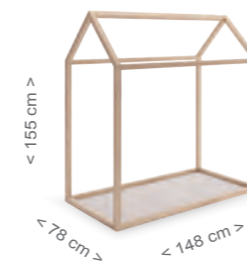

Tippi House Claire

Supplement with this reading lamp, power and intensity touch control.

MONT-1874 TIPI HOUSE
Measurements: 140 x 70 cm
Material: MDF-Pine.
Colour: water wood.
Features: includes sommier base board/includes ambient led.
Optional: CP-1863 Barrier. Textile available: TX-1878 Tipi House, TX-1881 Fabric roof and TX-1879 duvet + pillowcase.

COTTON HOUSE TX-1878 TIPI HOUSE
Composition: 100%CO.
Colour: Claire.
Features: Easy to assemble. Washable. Mosquito net windows. Ample pocket space and storage.

DUVET KIT + PILLOW CASE TX-1879
Measurements: 140x70cm.
Composition: 100%CO
Colour: Claire
Features: Reversible duvet. Includes filling. Removable.

Micussori

Tippi House Kittens

Fabric appliques and decorative embroidery

MONT-1874 TIPI HOUSE
Measurements: 140 x 70 cm
Material: MDF-Pine.
Colour: water wood.
Features: includes sommier base board/includes ambient led.
Optional: CP-1863 Barrier. Textile available: TX-1878 Tipi House, TX-1881 Fabric roof and TX-1879 duvet + pillowcase.

COTTON HOUSE TX-1878 TIPI HOUSE
Composition: 100%CO.
Colour: Kittens
Features: Easy to assemble. Washable. Mosquito net windows. Ample pocket space and storage.

DUVET KIT + PILLOW CASE TX-1879
Measurements: 140x70cm.
Composition: 100%CO
Colour: Kittens
Features: Reversible duvet. Includes filling. Removable.