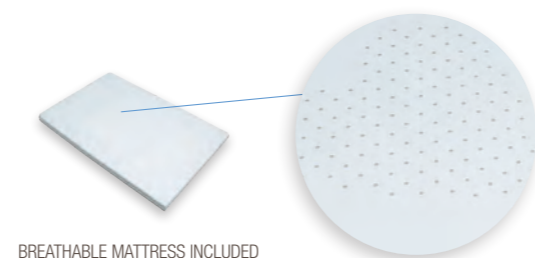

BREATHABLE MATTRESS INCLUDED