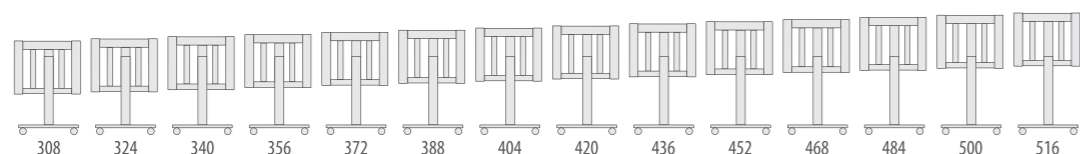

BREATHABLE MATTRESS INCLUDED

CP-1641
Supplement for bed models with bedplate (optional)

1 CO-SLEEPER

2 MINI COT

3 DESK

4 SOFA

5 TOY BOX

Adjustable in 14 heights
Possibility of different heights from the ground to the upper part of the bed base (dimensions in mm)

COLOUR

MO-1639 MINI-CRADLE

84 x 53 cm

Inner measurements: 73.4 cm x 48.3 cm x 36 cm

Material: Beech.

Colour: White.

Features: Adjustable to 14 heights/Movable side to 4 positions/4 wheels with brake/Changeable into a desk/Changeable into a toy box/The movable side can be disassembled without tools and used as a shelf in the lower part/Includes: no-suffocation mat, straps for bed from 90-200 cm.