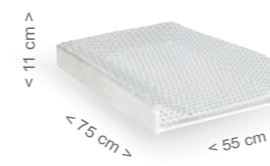

DRAWERS-CHANGER WITH COVER CP-1199 PLUS
Material: Beech-Lacquered MDF.
Colour: White
Characteristics: Includes plastic upholstery in Beige polka dots and Grey stars
Available: For all dresser models except Swing y Cam-1916.