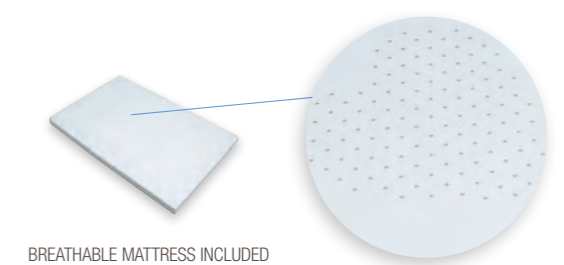

Mini Swing

Mini Swing

Mini cot with built-in rocking system
Thanks to the safety of the built-in rocker in the blades, the Mini Swing can be a fixed mini-cot as well as a swinging mini-cot with maximum safety and stability guaranteed