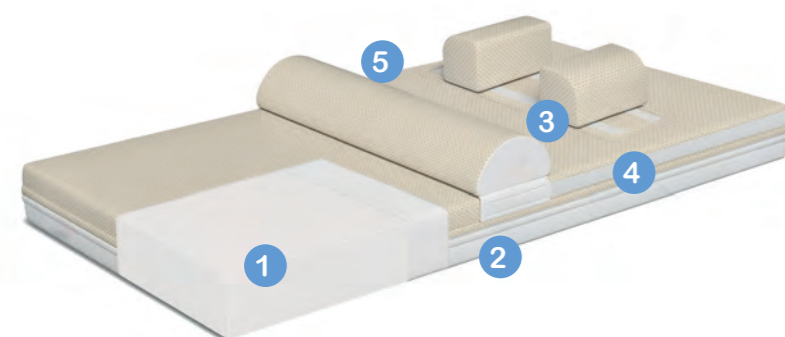

micuna mattress CH-1676 R&R basic (117x57cm) / CH-1687 R&R basic (137x67cm)

- 1 Interior detail PAD core, high density polyurethane
- 2 25D articulated core
- 3 Rollover and Semi Roller
- 4 SAFE & CLEAN fabric: Double-sided fabric, water resistant and washable

Safe & Clean fabric	☒	Yes
Waterproof	☒	Yes, face 1
Breathable	☐	80%
Dryfeel	☐	No
Water resistant	☒	Yes, face 2
Removable	☒	Yes