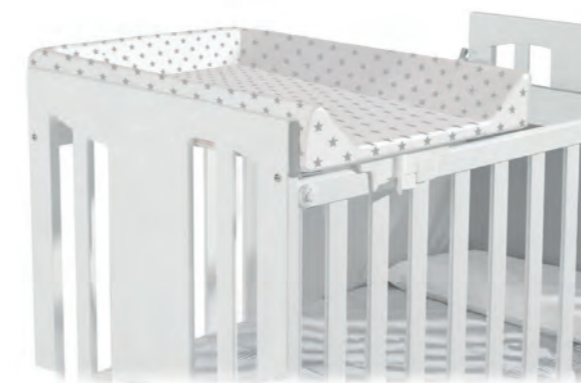

Material: Plastic

Baby change table

If you have a small space, this is the perfect additional. With the optional accessory Baby cot CP-744 you can convert your 120x60 cm cradle into a changing table. Also, with a simple movement you can fold it up so it doesn't bother your baby at night. Check your cot compatibility.