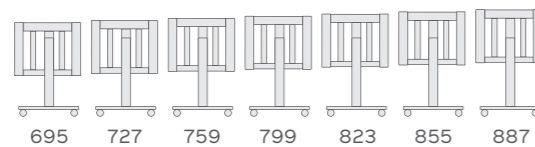

5 TOY BOX

Use the mini cot basket for a useful toy box

Adjustable in 7 heights
Possibility of different heights from the ground to the upper part of the bed base (dimension in mm)

1 CO-SLEEPING

The first days are very important, if you want you can do co-sleeping. Safety straps for the bed included