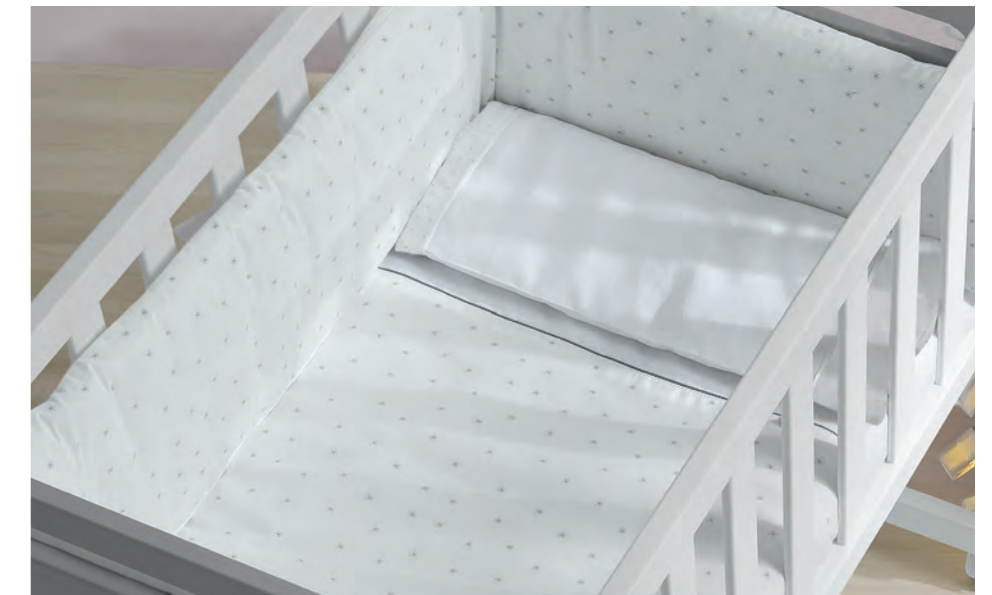

Shine

PROTECTOR KIT + DUVET MINI COT TX-1823 SHINE

Material: Percale 100% CO.

Colour: single

Features: duvet, short and long protector. Every piece is removable and with filling

3 PC MINI COT SHEET SET TX-919 SHINE

Textil Composition: 100%CO

Colour: Single

Features: Includes top sheet, fitted bottom and pillowcase