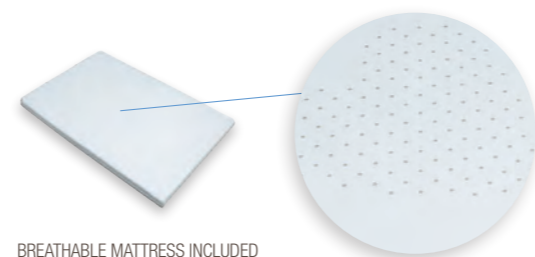

CP-1641

Supplement for bed models with bedplate (optional)