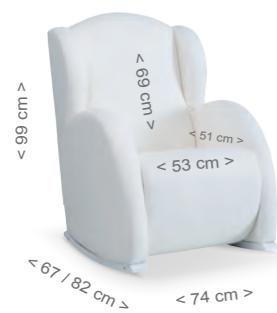

FLOR NURSING ROCKING CHAIR

99 cm x 74 cm x 67- 82 cm
Material: Polyurethane foam/ pine
Composition: 100% CO/ 50% - CO-50% PES-100% PVC (leatherette)
Optional: Foot stall / Armchair cushion
Armchair Tidy / MO-1782 Nacelle CP-1811

UPHOLSTERY

NANNY NURSING ROCKING CHAIR

99 cm x 74 cm x 82 cm
Material: Polyurethane foam/ pine
Composition: 100% CO/ 50% - CO-50% PES-100% PVC (leatherette)
Optional: Foot stall / Armchair cushion
Armchair Tidy / MO-1782 Nacelle CP-1811

UPHOLSTERY