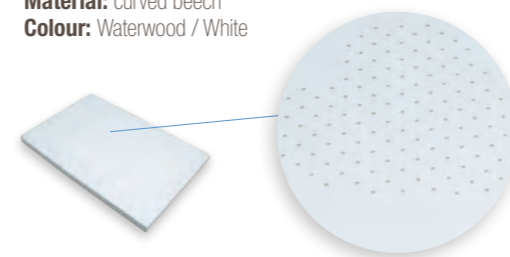

MO-1910 MINI CRIB COCOTO
Includes mattress, 4-wheel with brake
Inner measurements: 49 cm X 82 cm
Material: Beech / Felt
Color Structure: Water wood / White
Felt Colour: Beige / Grey
Characteristics Felt: Folding felt with buttons decorative
Features: The structure and the mattress can be used as a bench, and the nest as toy box, or if deployed as an insulating carpet of play
Optional: Rocker CP-1919 / Nordic TX-1924 / Sheet set TX-1925 / Cushion cover TX-192

ROCKING SYSTEM CP-1919
Optional
Material: curved beech
Colour: Waterwood / White

BREATHABLE MATTRESS INCLUDED