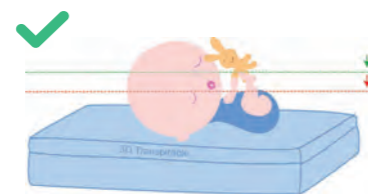

INCLINABLE MATTRESS BASE
CP-1775 (120X60) / CP-1803 (140X70) KIT RELAX SYSTEM
Material: Beech / MDF
Colour: Unique
No suitable: Twin Kit

FACE UP position.
This position reduces sudden infant death syndrome. Also reduces CO2 rebreathing.