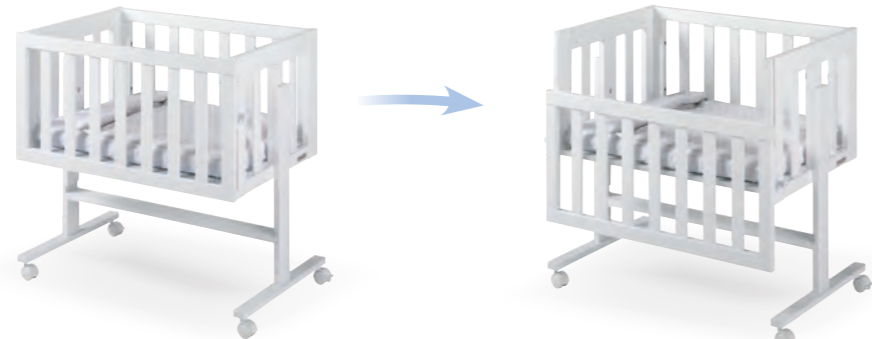

BREATHABLE MATTRESS INCLUDED

CP-1641
Supplement for bed models with bedplate (optional)

1 CO-SLEEPER

2 MINI COT

3 DESK

4 SOFA

5 TOY BOX

Adjustable in 14 heights
Possibility of different heights from the ground to the upper part of the bed base (dimensions in mm)