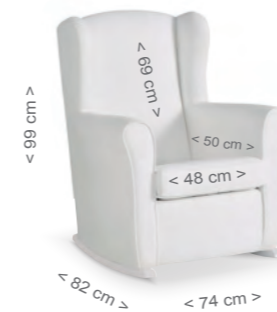

UPHOLSTERY