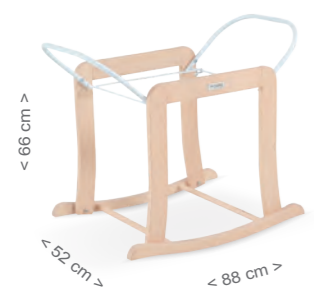

CRADLE CUCO MO-1923 NATURE

Included Textile, rocking system, and mattress
Inner measurements: 36 cm x 79 cm
Material: Beech - Wicker
Colour: Water wood Nature Grey / Water wood – Nature Beige / Water wood – Floral / White – Nature Grey / White – Nature Beige / White – Floral
Nest Features: it also can be used without the rocking legs.
Textile material: Nature Grey and Beige Chambray 80%CO, 20%PES / Floral 100%CO