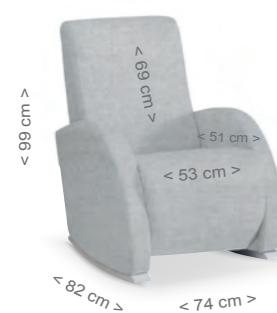

UPHOLSTERY

Confort

Magnet system included, to match Nacelle cradle (P. 36).
Optional reclining system. (P. 143)

Other accessories (P.144)

CONFORT NURSING ROCKING CHAIR
99 cm x 74 cm x 82 cm
Material: Polyurethane foam/ pine
Composition: 100% CO/ 50% - CO-50% PES-100% PVC (leatherette)
Optional: Foot stall / Armchair cushion
Armchair Tidy / MO-1782 Nacelle
CP-1811