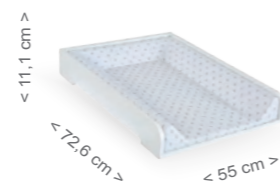

CHANGE TABLE CAMB-1916
Measurements: Height 11,1 cm / width 72,6 cm / width 55 cm
Material: Beech / Lacquered Mdf
Colour: White / Waterwood
Characteristics: Includes wall anchor, drawer and shelf Optional: change table accessory CP-1918 Grey stars / Beige polka dots