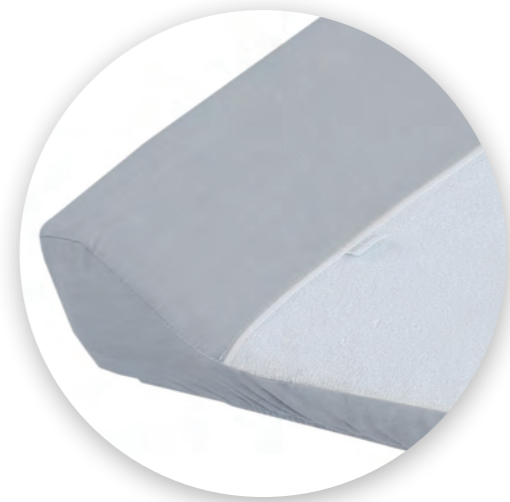

Material: 100% Bamboo fiber / 100% Percale cotton
Color: one colour
Characteristics: Washable. Doesn't include mattress

TEXTILES NATURE

- Chambray cloth
- Removable duvet cover for easy washing
- Filler included in duvet and baby bumper
- 100% natural bamboo fiber
- Sheet set with base sheet included
- Available in 2 colours