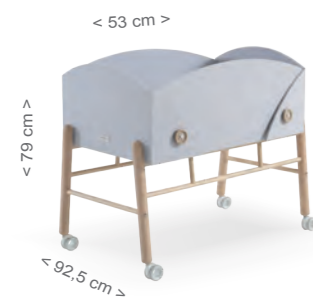

MO-1910 MINI CRIB COCOTO
Includes mattress, 4-wheel with brake
Inner measurements: 49 cm X 82 cm
Material: Beech / Felt
Color Structure: Water wood / White
Felt Colour: Beige / Grey
Characteristics Felt: Folding felt with buttons decorative
Features: The structure and the mattress can be used as a bench, and the nest as toy box, or if deployed as an insulating carpet of play
Optional: Rocker CP-1919 / Nordic TX-1924 / Sheet set TX-1925 / Cushion cover TX-192