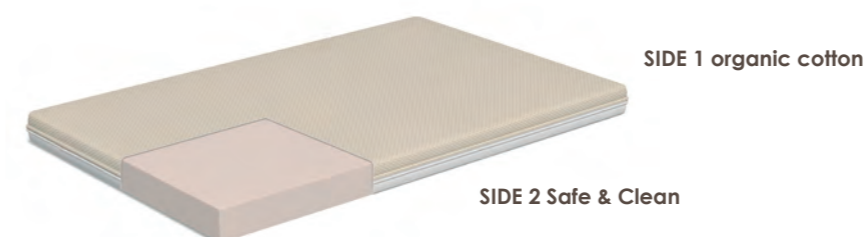

Not articulated core mattress mini cot Confort

1. **MINICOT MATTRESS CH-1889 72 x 48 x 5 cm**
   (Cododo, you & me, claire, minifresh and miniswing)
2. ZIPPER in L
   - SIDE 1 Fabric 3D organic cotton + PU
   - SIDE 2 Fabric SAFE & CLEAN
   - D25 CORE
   - NO INSIDE COVER