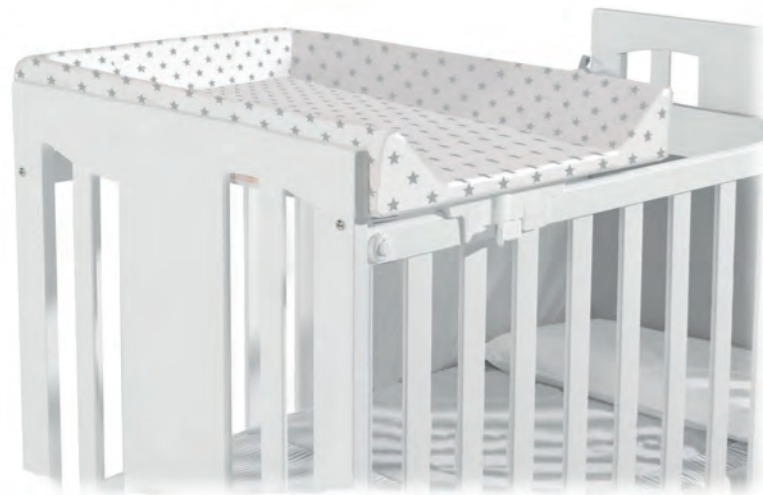

B-970 WONDERFUL BATHTUB
Measurements: 93 x 79 x 49 cm
Material: Melamine board.
Colour: White.
Features: Includes plastic cover (Beige Stars)/tub, soap holder and drain/With wheels.
Optional: CP-1190 Round feet/ TX-1152 Bathtub cover.