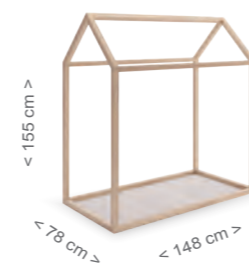

MONT-1874 TIPI HOUSE
Measurements: 140 x 70 cm
Material: MDF-Pine.
Colour: water wood.
Features: includes sommier base board/includes ambient led.
Optional: CP-1863 Barrier.
Textile available: TX-1878 Tipi House, TX-1881 Fabric roof and TX-1879 duvet + pillowcase.

COTTON HOUSE TX-1878 TIPI HOUSE
Composition: 100%CO.
Colour: Piopio.
Features: Easy to assemble. Washable. Mosquito net windows. Ample pocket space and storage.

DUVET KIT + PILLOW CASE TX-1879
140x70cm.
Composition: 100%CO
Colour: Pio-Pio.
Features: Reversible duvet. Includes filling. Removable.