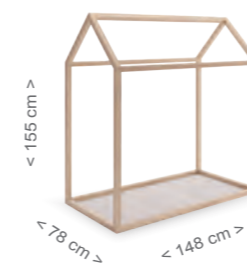

MONT-1874 TIPI HOUSE
Measurements: 140 x 70 cm
Material: MDF-Pine.
Colour: water wood.
Features: includes sommier base board/includes ambient led.
Optional: CP-1863 Barrier.
Textile available: TX-1878 Tipi House, TX-1881 Fabric roof and TX-1879 duvet + pillowcase.

COTTON HOUSE TX-1878 TIPI HOUSE
Composition: 100%CO.
Colour: Pink Camp.
Features: Easy to assemble. Washable. Mosquito net windows. Ample pocket space and storage.

DUVET KIT + PILLOW CASE TX-1879
140x70cm.
Composition: 100%CO
Colour: Pink Camp
Features: Reversible duvet. Includes filling. Removable.