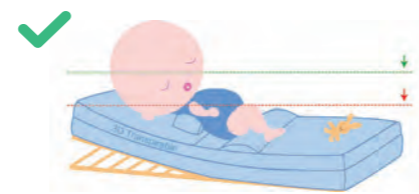

RELAX SYSTEM position
To reduce rebreathing of CO2, babies should be placed at a reclined angle.