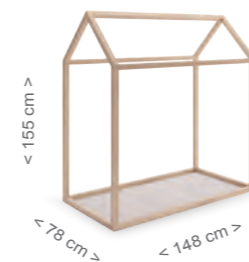

Supplement with this reading lamp, power and intensity touch control.

MONT-1874 TIPI HOUSE
Measurements: 140 x 70 cm
Material: MDF-Pine.
Colour: water wood.
Features: includes sommier base board/includes ambient led.
Optional: CP-1863 Barrier. Textile available: TX-1878 Tipi House, TX-1881 Fabric roof and TX-1879 duvet + pillowcase.

COTTON HOUSE TX-1878 TIPI HOUSE
Composition: 100%CO.
Colour: Claire.
Features: Easy to assemble. Washable. Mosquito net windows. Ample pocket space and storage.

DUVET KIT + PILLOW CASE TX-1879
Measurements: 140x70cm.
Composition: 100%CO
Colour: Claire
Features: Reversible duvet. Includes filling. Removable.