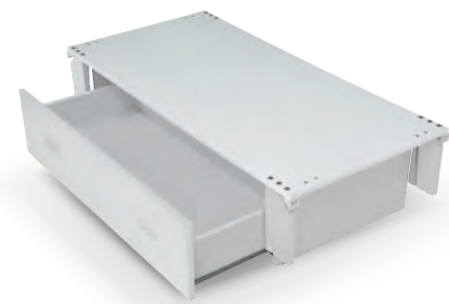

Rocking drawer for cot

Adjustable rocker drawer. Rocking drawer system allows the cot to rock in 2 directions of movement, according to your system of assembling.