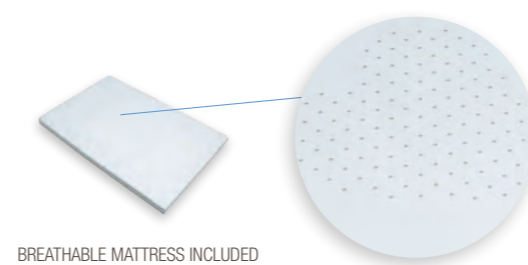

CUSHION COVER TX-1927 COCOTO
Composition: 100% PES
Color: Single
Features: the cover is adapted to the mattress.

Mini Nordika

Textiles availables, pages 38 to 41

COLOURS

MINI COT MO-1933 MININORDIKA
 Included breathable mattress and 4 wheels with brake
Inner measurements: 73,4 x 48 cm
Material: Beech
Colour: Water Wood-White / White.
Optional: Duvet + Protector Kit TX-1823, Sheet set of 3 pcs TX-919