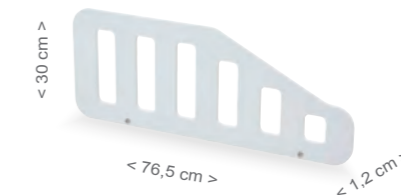

MONT-1863 GUARD RAIL
Material: Lacquered MDF
Colour: White.
Features: Montessori guard rail for de 120 x 60 cm Mini cots (see catalogue) and for the Tipi House.
Bed version: Put in the lowest height of the bed base and without wheels