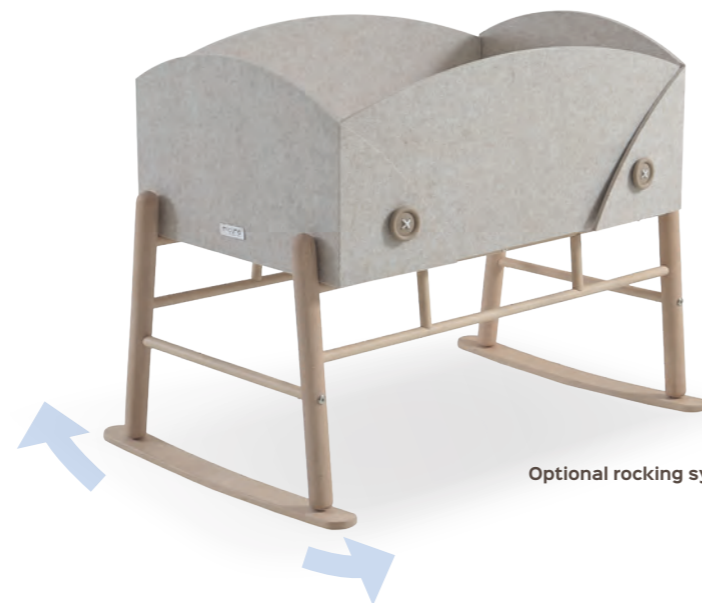

micuna
magic ideas for children

Mini Cots

Mini Cots

A bench seat and a convertible play rug

Toy Box

Mini cot

PHILOSOPHY OF ORIGAMI

The mini cot Cocoto is inspired by origami. With a few easy steps you can use the mini cot as a toy box, a bench seat and a convertible play mat.

Optional rocking system

DESIGN ECO

EVOLUTIVE MINI COT

Thanks to its great versatility, this mini cot is adapted to the growth of your baby so you can use it during different periods, thus extending its useful life