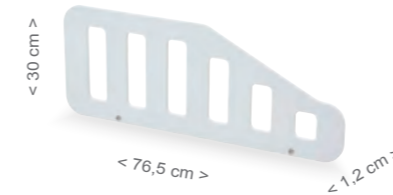

Small Bed

The Micussori line safety cot barrier fits all our cots and Tipi Houses. Complete the look with an articulated touch lamp and LED light with adjustable intensity. (P. 127)

MONT-1863 GUARD RAIL

Material: Lacquered MDF

Colour: White

Features: Montessori guard rail for de 120 x 60 cm Mini cots (see catalogue) and for the Tipi House