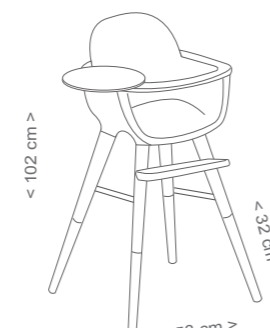

HIGH CHAIR T-1771 PLUS / T-1771 LUXE
85 x 50 x 53 cm. (chair: 69 x 42 x 44 cm.)
Material: PE plastic – Beech wood – Metal (City)
Colour: One (White-Natural) / City (Anthracite grey) / Ice (Taupe-white)
Characteristics: Includes fixed tray / Plus: set of harness with plastic material (PP).
Luxe: set of safety harnesses leatherette / convertible into a seat
Optional: TX-1646 upholstered fabric / CP-1766 kit chair legs